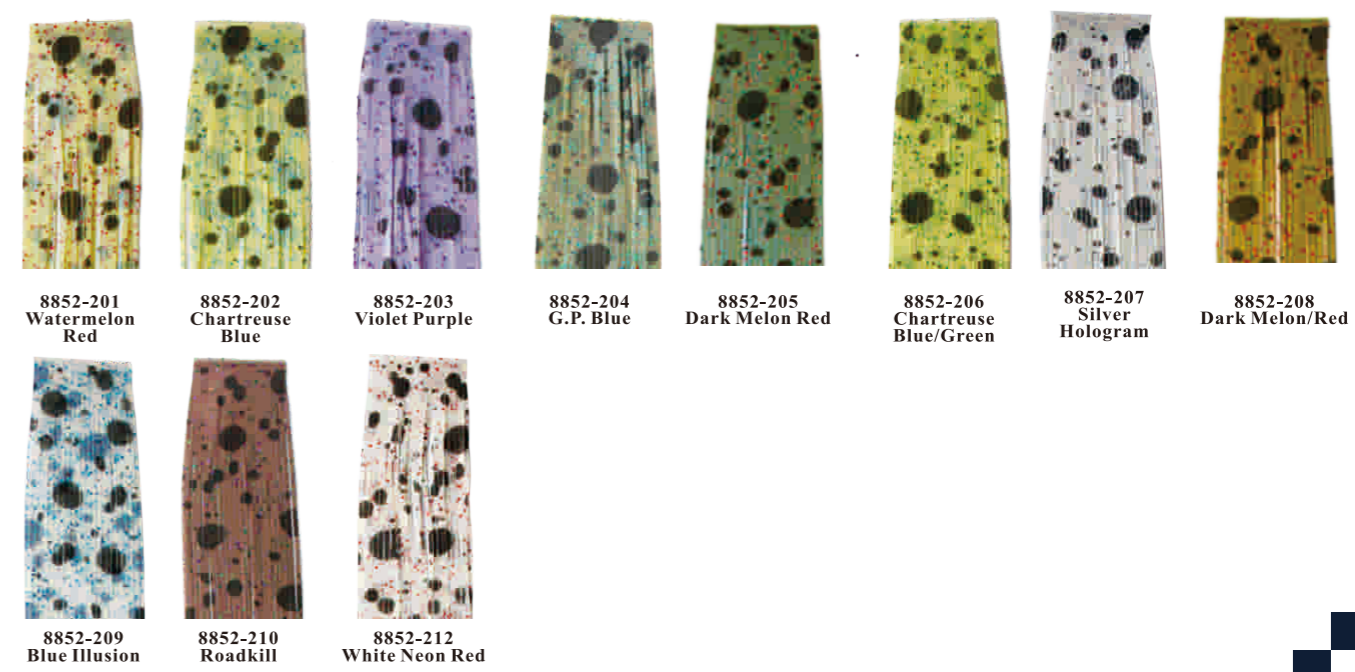

Chameleon Skirt Material

8852-201 Watermelon Red 8852-202 Chartreuse Blue 8852-203 Violet Purple 8852-204 G.P. Blue 8852-205 Dark Melon Red 8852-206 Chartreuse Blue/Green 8852-207 Silver Hologram 8852-208 Dark Melon/Red

8852-209 Blue Illusion 8852-210 Roadkill 8852-212 White Neon Red