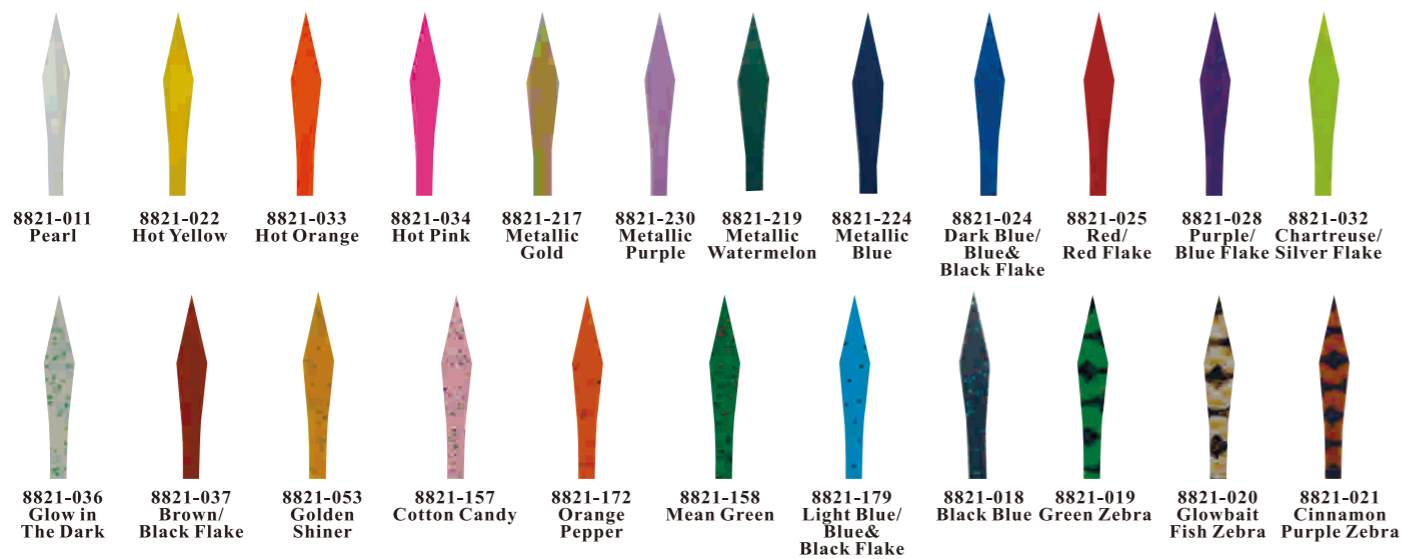

8819 series

Length: 5"(127mm)
Width: 3/5"(15.4mm)
Strands: 22
Cut width:0.7mm

Electric Bio-Silk Skirt Material

8821 series

Length: 8.7"(220mm)
Width: 9/32"(7mm)
Thickness:0.4mm

Silicone Necktie

8822 series

Length: 5.5"(140mm)
Width: 3/20"(4mm)
Thickness:0.4mm

Straight Curly

NEW

8823 series

Length: 8.7"(220mm)
Width: 9/32"(7mm)
Thickness:0.4mm

Straight Slim Necktie

NEW