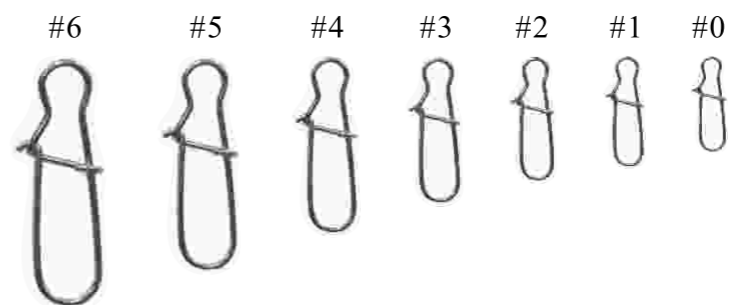

Duo Lock Snap 8607

Size No.	#0	#1	#2	#3	#4	#5	#6
Test (kg)	12	18	25	30	35	40	50
Length (mm)	13.0	15.0	17.0	20.0	24.0	29.0	34.0
Length (inch)	0.51	0.59	0.67	0.79	0.94	1.14	1.34