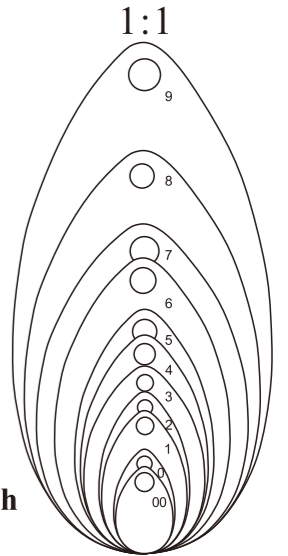

Hard 3-D Living Eyes 8846

Color Name	Color No.	Eye Dia.(inch)	1/8"	5/32"	3/16"	7/32"	1/4"	9/32"	5/16"	3/8"	13/32"	7/16"	1/2"	9/16"	5/8"	3/4"
		Eye Dia.(mm)	3.0	4.0	5.0	5.5	6.0	7.0	8.0	9.5	10.0	11.0	12.5	14.0	16.0	19.0
		Pupil Dia.(mm)	1.5	2.0	2.5	3.0	3.5	4.0	4.5	4.5	5.0	5.0	7.0	7.0	7.0	8.0
Gold	809			✓	✓		✓	✓	✓		✓					
Silver	818			✓	✓		✓	✓	✓		✓					
Red	825			✓	✓		✓	✓	✓		✓					
Natural	837			✓	✓		✓	✓	✓		✓					

Colorado Blade 8701

Size	00	0	1	1-1/2	2	3	3-1-2	4	4-1/2	5	6	6-1/2	7	8	9
Length(mm)	11.9	15.0	17.6	19.5	22.5	25.0	28.1	30.8	—	35.1	39.0	—	45.5	—	—
Width(mm)	8.6	11.1	13.2	15.1	17.2	20.1	22.7	22.6	—	27.5	30.1	—	34.0	—	—
Hole Dia.(mm)	2.0	2.6	2.6	3.0	2.7	2.4	2.5	3.2	—	2.9	3.2	—	3.4	—	—
Thickness(mm)	0.40	0.40	0.50	0.50	0.50	0.50	0.50	0.50	—	0.50	0.50	—	0.50	—	—

Smooth Finish

Hammered Finish

Indiana Blade 8703

Size	00	0	1	1-1/2	2	3	3-1-2	4	4-1/2	5	6	6-1/2	7	8	9
Length(mm)	11.5	13.8	18.9	—	21.4	24.8	—	28.9	—	32.3	39.1	—	43.6	53.3	67.5
Width(mm)	7.6	8.1	11.3	—	12.1	26.1	—	16.9	—	18.4	23.2	—	28.0	31.2	34.3
Hole Dia.(mm)	2.5	2.0	2.3	—	2.0	2.2	—	2.8	—	3.2	3.4	—	3.8	3.2	4.2
Thickness(mm)	0.40	0.40	0.40	—	0.50	0.50	—	0.50	—	0.50	0.50	—	0.50	0.50	0.50