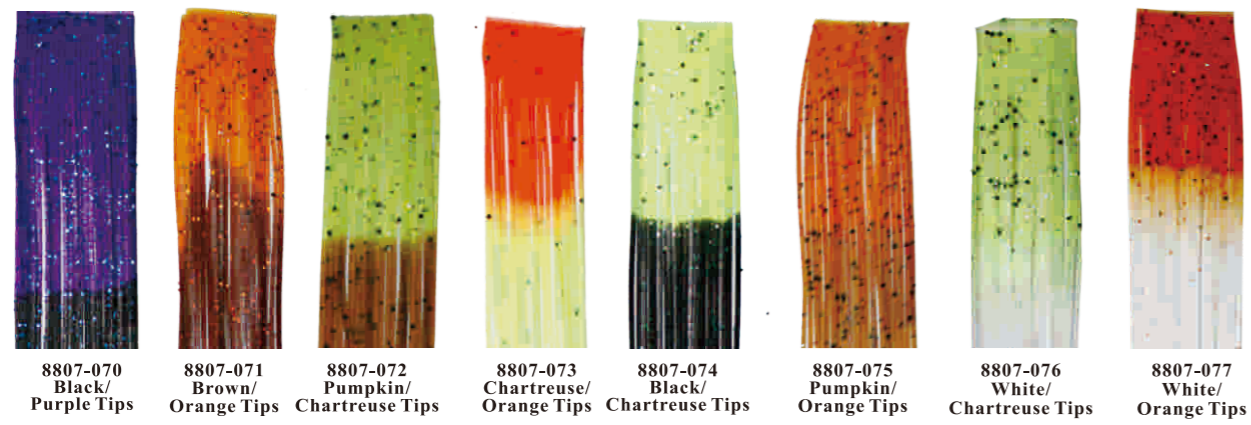

Tairubber Spare Part

8829-001
White

8829-022
Chartreuse

Brass Collar

8837
Brass

8807 series

Length: 5"(127mm)
Width: 3/5"(15.4mm)
Strands: 22
Cut width:0.7mm

Fire Tip Skirt Material