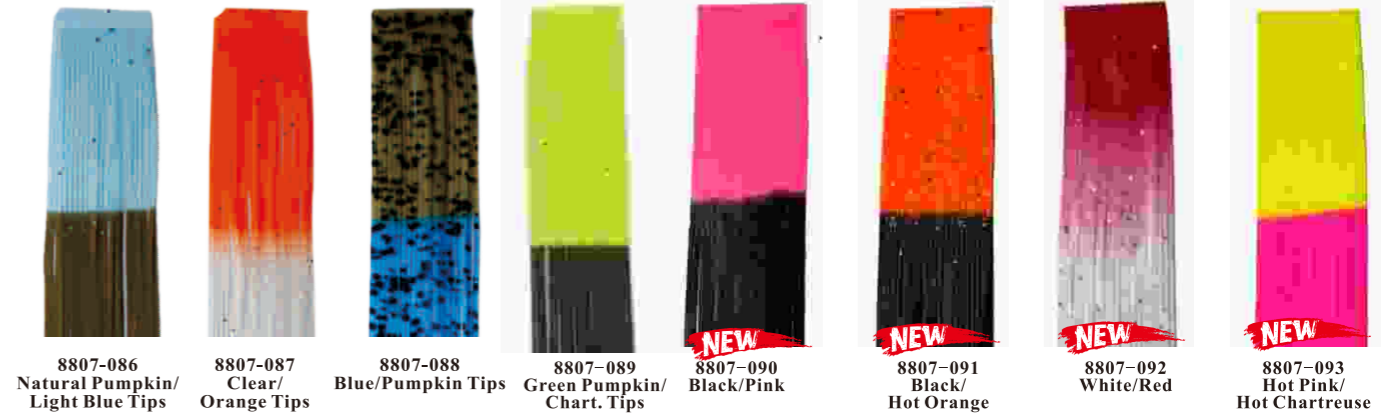

8807 series

Length: 5"(127mm)
Width: 3/5"(15.4mm)
Strands: 22
Cut width:0.7mm

Fire Tip Skirt Material

Jig Skirt Rattles

Point Glass Rattles

Round Glass Rattles