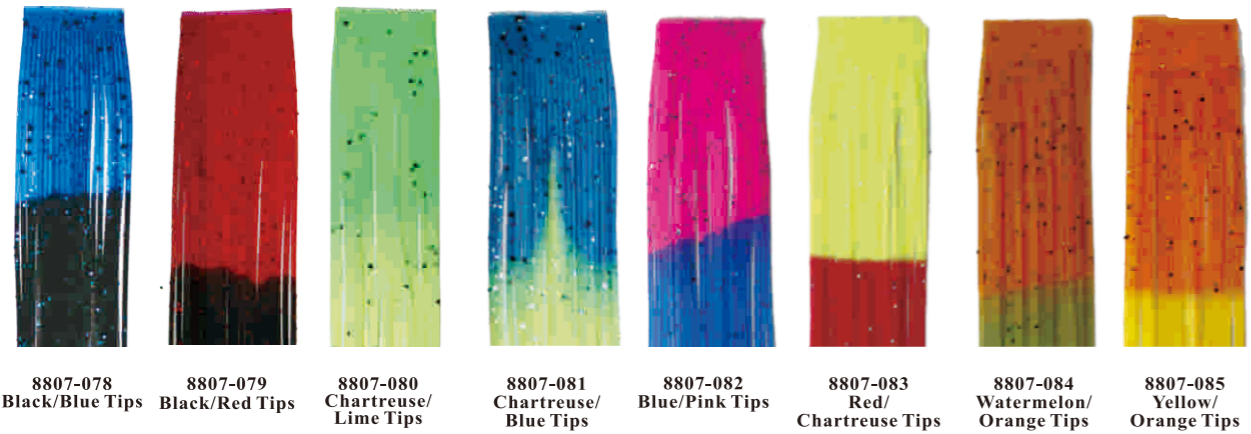

Tairubber Spare Part

8829-001
White

8829-022
Chartreuse

Brass Collar

8837
Brass

8807 series

Length: 5"(127mm)
Width: 3/5"(15.4mm)
Strands: 22
Cut width:0.7mm

Fire Tip Skirt Material