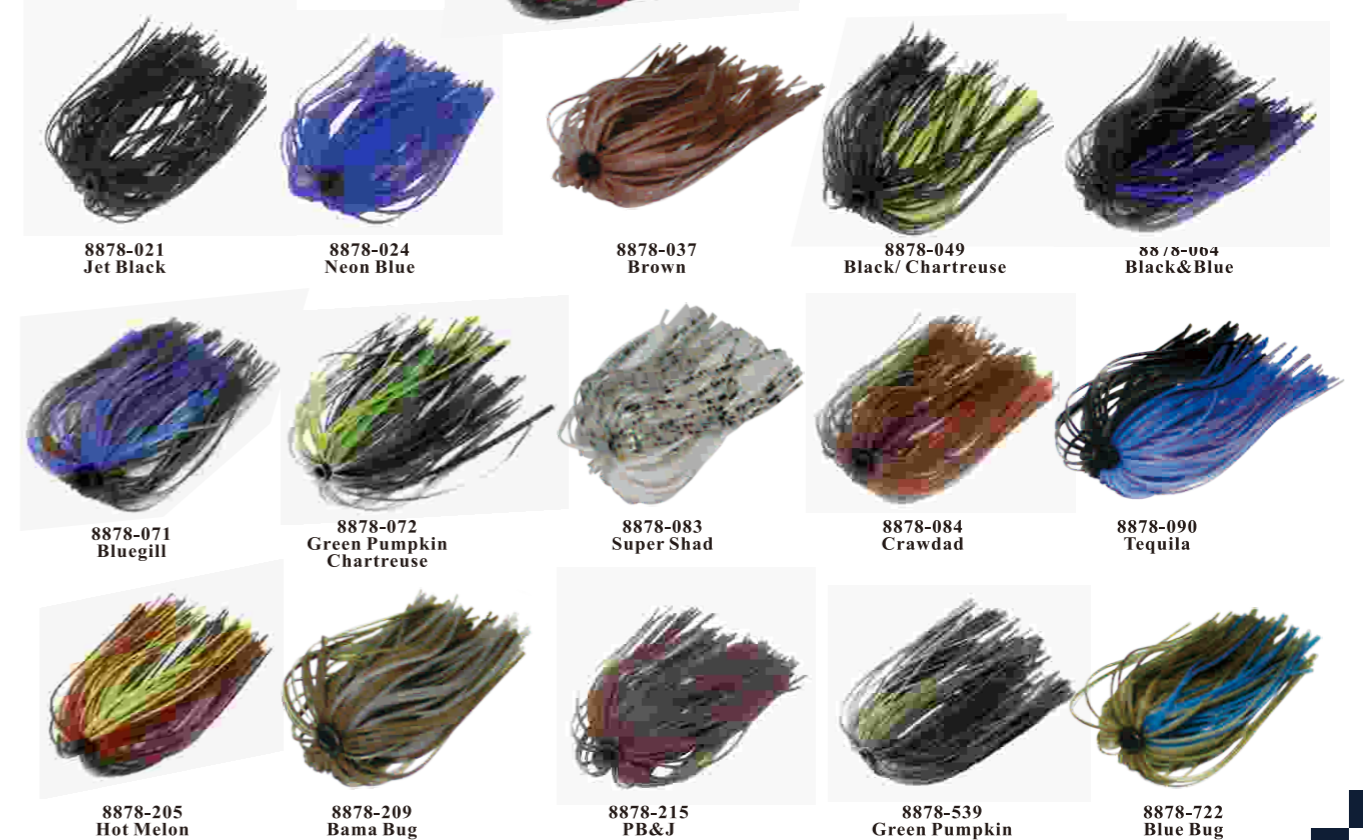

8869-722
Olive Junebug

8869-723
Smokey Craw

8869-724
Watermelon Candy

8869-725
Metallic Craw

8869-726
Blue Olive

8869-729
Missouri Craw

8869-732
Road Kill

8869-733
Fools Gold

8878 series

Length: 5" total
Style: Hole-in-One
Strands: 54
Cut width: 0.7mm

Hole-in-One Bio-Silk Jig Skirts

8878-021
Jet Black

8878-024
Neon Blue

8878-037
Brown

8878-049
Black/ Chartreuse

8878-004
Black & Blue