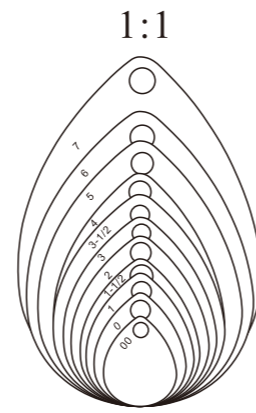

Colorado Blade 8701

Size	00	0	1	1-1/2	2	3	3-1-2	4	4-1/2	5	6	6-1/2	7	8	9
Length(mm)	11.9	15.0	17.6	19.5	22.5	25.0	28.1	30.8	—	35.1	39.0	—	45.5	—	—
Width(mm)	8.6	11.1	13.2	15.1	17.2	20.1	22.7	22.6	—	27.5	30.1	—	34.0	—	—
Hole Dia.(mm)	2.0	2.6	2.6	3.0	2.7	2.4	2.5	3.2	—	2.9	3.2	—	3.4	—	—
Thickness(mm)	0.40	0.40	0.50	0.50	0.50	0.50	0.50	0.50	—	0.50	0.50	—	0.50	—	—

Smooth Finish