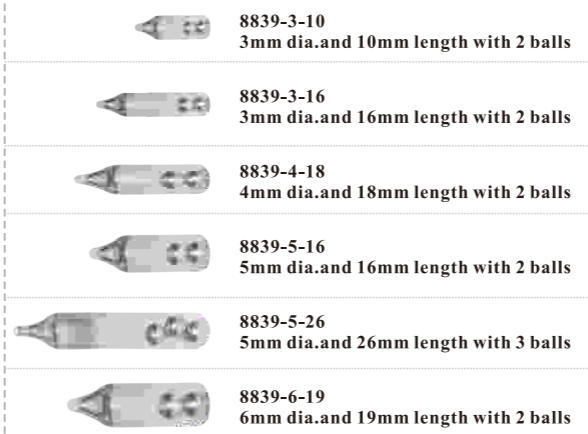

Tairubber Spare Part

8829-001
White

8829-022
Chartreuse

Brass Collar

8837
Brass

8807 series

Length: 5"(127mm)
Width: 3/5"(15.4mm)
Strands: 22
Cut width:0.7mm

Fire Tip Skirt Material

Jig Skirt Rattles

Point Glass Rattles

Round Glass Rattles

8810 series

Length: 5"(127mm)
Width: 3/5"(15.4mm)
Strands: 22
Cut width:0.7mm

Heavy Metal Skirt Material

8814 series

Length: 5"(127mm)
Width: 3/5"(15.4mm)
Strands: 22
Cut width:0.7mm