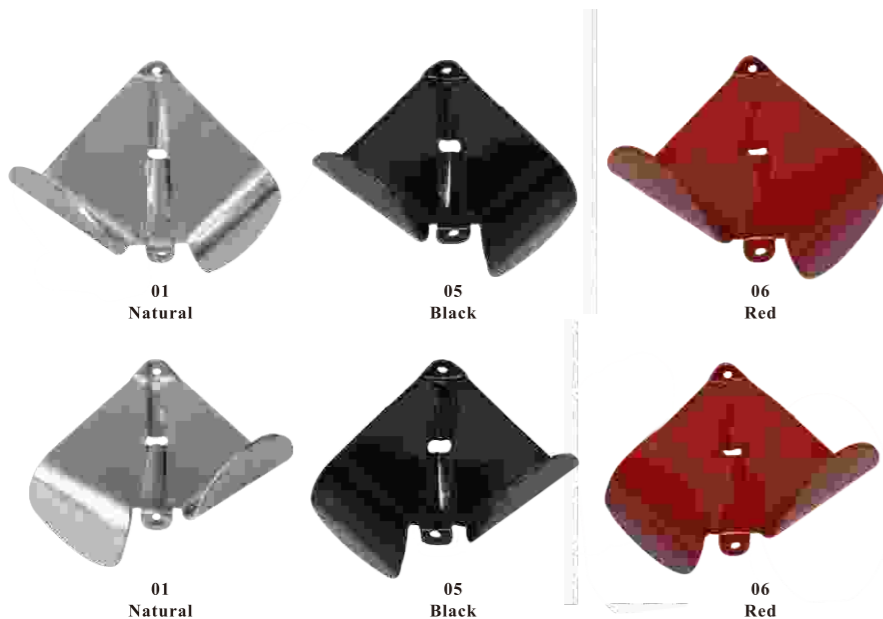

French Blade 8705

Size	00	0	1	1-1/2	2	3	3-1-2	4	4-1/2	5	6	6-1/2	7	8	9
Length(mm)	-	-	19.1	-	22.2	26.7	-	31.4	-	38.5	44.3	-	49.0	55.1	-
Width(mm)	-	-	11.2	-	12.3	14.5	-	17.5	-	19.1	21.1	-	23.2	26.9	-
Hole Dia.(mm)	-	-	2.3	-	2.3	2.3	-	3.4	-	3.2	3.2	-	3.2	3.2	-
Smooth Brass(01)	-	-	0.46	-	0.46	0.46	-	0.46	-	0.46	0.46	-	0.51	0.51	-
Smooth Steel (02)	-	-	0.46	-	0.46	0.46	-	0.46	-	0.46	0.46	-	0.51	0.51	-
Hammered Brass(03)	-	-	0.38	-	0.38	0.46	-	0.46	-	0.46	0.46	-	0.46	0.46	-
Hammered Steel(04)	-	-	0.46	-	0.46	0.46	-	0.46	-	0.46	0.46	-	0.46	0.46	-

Jig Dancer Blade 8711

	#1	#2	#3	#4	#5
Shape					
Length (mm)	29	29	30	29	28
Width (mm)	23	22	22	22	19
Thickness (mm)	0.5	0.4	0.3	0.5	0.5

Split Ring 8707

No.	Wire Ø (mm)	Inner Ø (mm)	Outer Ø (mm)
#0	0.5	3.0	4.3
#1	0.6	3.5	4.9
#2	0.7	4.0	5.6
#3	0.8	4.5	6.3
#4	0.9	5.0	7.1
#5	1.0	5.5	7.8
#6	1.2	6.0	8.4
#7	1.4	7.5	10.2
#8	1.6	8.0	11.6

Solid Ring 8708

No.	Wire Ø (mm)	Inner Ø (mm)	Outer Ø (mm)
#0	-	-	-
#1	0.8	3.0	5.0
#2	1.0	4.0	6.4
#3	1.2	5.0	7.6
#4	1.5	6.0	9.0
#5	1.5	6.5	9.5
#6	1.5	7.0	10.6
#7	1.8	8.0	12.0
#8	-	-	-

Aluminum Delta Blade 8706

NO.	1	2	3	11	12	13
Size	1/8 oz.	1/8 oz.-3/8 oz.	3/8 oz.-1-2 oz.	1/8 oz.	1/8 oz.-3/8 oz.	3/8 oz.-1-2 oz.
Length(mm)	23.4	34.1	38.8	23.4	34.1	38.8
Width(mm)	31.2	45.5	49.1	31.2	45.5	49.1
Thickness(mm)	0.64	0.64	0.84	0.64	0.64	0.84

1:1

1:1

Folded Clevis 8709

No.	Length (mm)	Width (mm)	Thickness (mm)	Hole Dia. (mm)
1	-	-	-	-
2	3.7	4.3	0.3	1.5
4	5.2	5.9	0.3	1.5
6	-	-	-	-

Easy Spin Clevis 8710

No.	Length (mm)	Width (mm)	Thickness (mm)	Hole Dia. (mm)
1	4.5	6.1	1.0	1.2
2	6.3	6.3	1.2	1.2
3	7.0	9.8	1.5	1.5
6	-	-	-	-