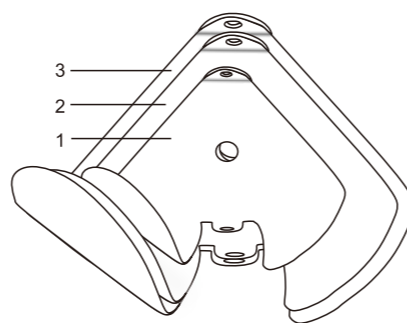

French Blade 8705

Size	00	0	1	1-1/2	2	3	3-1-2	4	4-1/2	5	6	6-1/2	7	8	9
Length(mm)	-	-	19.1	-	22.2	26.7	-	31.4	-	38.5	44.3	-	49.0	55.1	-
Width(mm)	-	-	11.2	-	12.3	14.5	-	17.5	-	19.1	21.1	-	23.2	26.9	-
Hole Dia.(mm)	-	-	2.3	-	2.3	2.3	-	3.4	-	3.2	3.2	-	3.2	3.2	-
Smooth Brass(01)	-	-	0.46	-	0.46	0.46	-	0.46	-	0.46	0.46	-	0.51	0.51	-
Smooth Steel (02)	-	-	0.46	-	0.46	0.46	-	0.46	-	0.46	0.46	-	0.51	0.51	-
Hammered Brass(03)	-	-	0.38	-	0.38	0.46	-	0.46	-	0.46	0.46	-	0.46	0.46	-
Hammered Steel(04)	-	-	0.46	-	0.46	0.46	-	0.46	-	0.46	0.46	-	0.46	0.46	-

Jig Dancer Blade 8711

	#1	#2	#3	#4	#5
Shape					
Length (mm)	29	29	30	29	28
Width (mm)	23	22	22	22	19
Thickness (mm)	0.5	0.4	0.3	0.5	0.5

Split Ring 8707

No.	Wire Ø (mm)	Inner Ø (mm)	Outer Ø (mm)
#0	0.5	3.0	4.3
#1	0.6	3.5	4.9
#2	0.7	4.0	5.6
#3	0.8	4.5	6.3
#4	0.9	5.0	7.1
#5	1.0	5.5	7.8
#6	1.2	6.0	8.4
#7	1.4	7.5	10.2
#8	1.6	8.0	11.6

Solid Ring 8708

No.	Wire Ø (mm)	Inner Ø (mm)	Outer Ø (mm)
#0	-	-	-
#1	0.8	3.0	5.0
#2	1.0	4.0	6.4
#3	1.2	5.0	7.6
#4	1.5	6.0	9.0
#5	1.5	6.5	9.5
#6	1.5	7.0	10.6
#7	1.8	8.0	12.0
#8	-	-	-

Aluminum Delta Blade 8706

NO.	1	2	3	11	12	13
Size	1/8 oz.	1/8 oz.-3/8 oz.	3/8 oz.-1-2 oz.	1/8 oz.	1/8 oz.-3/8 oz.	3/8 oz.-1-2 oz.
Length(mm)	23.4	34.1	38.8	23.4	34.1	38.8
Width(mm)	31.2	45.5	49.1	31.2	45.5	49.1
Thickness(mm)	0.64	0.64	0.84	0.64	0.64	0.84

1:1

1:1

Folded Clevis 8709

No.	Length (mm)	Width (mm)	Thickness (mm)	Hole Dia. (mm)
1	-	-	-	-
2	3.7	4.3	0.3	1.5
4	5.2	5.9	0.3	1.5
6	-	-	-	-

Easy Spin Clevis 8710

No.	Length (mm)	Width (mm)	Thickness (mm)	Hole Dia. (mm)
1	4.5	6.1	1.0	1.2
2	6.3	6.3	1.2	1.2
3	7.0	9.8	1.5	1.5
6	-	-	-	-