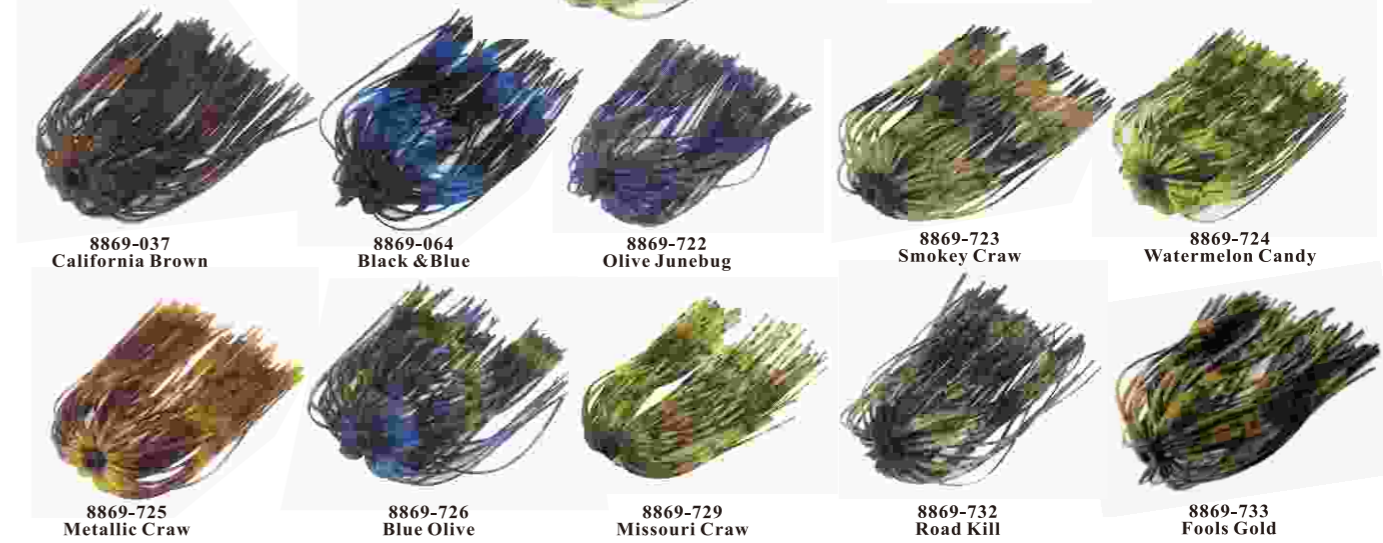

8895-020
White

8895-021
Black

8895-032
Chartreuse

8895-038
Chartreuse/Lime/White

8895-042
Chartreuse/White

8895-043
Red Shad

8895-044
Bluegill

8895-046
Chartreuse/
Pumpkin/Orange

8895-049
Chartreuse/Black

8895-064
Black/Blue

8895-099
Firetiger

8869 series

Length: 5" total
Style: Hole-in-One
Strands: 44
Cut width: 0.7mm

Hole-in-One Tarantula Skirts

8869-037
California Brown

8869-064
Black & Blue

8869-722
Olive Junebug

8869-723
Smokey Craw

8869-724
Watermelon Candy

8869-725
Metallic Craw

8869-726
Blue Olive

8869-729
Missouri Craw

8869-732
Road Kill

8869-733
Fools Gold

8878 series

Length: 5" total
Style: Hole-in-One
Strands: 54
Cut width: 0.7mm

Hole-in-One Bio-Silk Jig Skirts

8878-021
Jet Black

8878-024
Neon Blue

8878-037
Brown

8878-049
Black/ Chartreuse

8878-004
Black & Blue