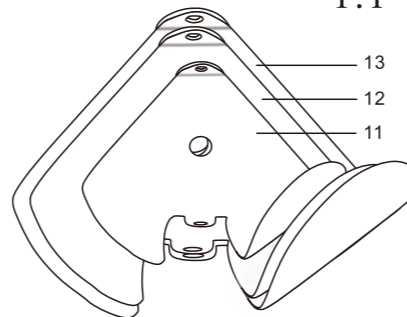

French Blade 8705

Size	00	0	1	1-1/2	2	3	3-1-2	4	4-1/2	5	6	6-1/2	7	8	9
Length(mm)	-	-	19.1	-	22.2	26.7	-	31.4	-	38.5	44.3	-	49.0	55.1	-
Width(mm)	-	-	11.2	-	12.3	14.5	-	17.5	-	19.1	21.1	-	23.2	26.9	-
Hole Dia.(mm)	-	-	2.3	-	2.3	2.3	-	3.4	-	3.2	3.2	-	3.2	3.2	-
Smooth Brass(01)	-	-	0.46	-	0.46	0.46	-	0.46	-	0.46	0.46	-	0.51	0.51	-
Smooth Steel (02)	-	-	0.46	-	0.46	0.46	-	0.46	-	0.46	0.46	-	0.51	0.51	-
Hammered Brass(03)	-	-	0.38	-	0.38	0.46	-	0.46	-	0.46	0.46	-	0.46	0.46	-
Hammered Steel(04)	-	-	0.46	-	0.46	0.46	-	0.46	-	0.46	0.46	-	0.46	0.46	-

Jig Dancer Blade 8711

	#1	#2	#3	#4	#5
Shape					
Length (mm)	29	29	30	29	28
Width (mm)	23	22	22	22	19
Thickness (mm)	0.5	0.4	0.3	0.5	0.5

Split Ring 8707

No.	Wire Ø (mm)	Inner Ø (mm)	Outer Ø (mm)
#0	0.5	3.0	4.3
#1	0.6	3.5	4.9
#2	0.7	4.0	5.6
#3	0.8	4.5	6.3
#4	0.9	5.0	7.1
#5	1.0	5.5	7.8
#6	1.2	6.0	8.4
#7	1.4	7.5	10.2
#8	1.6	8.0	11.6

Solid Ring 8708

No.	Wire Ø (mm)	Inner Ø (mm)	Outer Ø (mm)
#0	-	-	-
#1	0.8	3.0	5.0
#2	1.0	4.0	6.4
#3	1.2	5.0	7.6
#4	1.5	6.0	9.0
#5	1.5	6.5	9.5
#6	1.5	7.0	10.6
#7	1.8	8.0	12.0
#8	-	-	-

Aluminum Delta Blade 8706

NO.	1	2	3	11	12	13
Size	1/8 oz.	1/8 oz.-3/8 oz.	3/8 oz.-1-2 oz.	1/8 oz.	1/8 oz.-3/8 oz.	3/8 oz.-1-2 oz.
Length(mm)	23.4	34.1	38.8	23.4	34.1	38.8
Width(mm)	31.2	45.5	49.1	31.2	45.5	49.1
Thickness(mm)	0.64	0.64	0.84	0.64	0.64	0.84

1:1

1:1

Folded Clevis 8709

No.	Length (mm)	Width (mm)	Thickness (mm)	Hole Dia. (mm)
1	-	-	-	-
2	3.7	4.3	0.3	1.5
4	5.2	5.9	0.3	1.5
6	-	-	-	-

Easy Spin Clevis 8710

No.	Length (mm)	Width (mm)	Thickness (mm)	Hole Dia. (mm)
1	4.5	6.1	1.0	1.2
2	6.3	6.3	1.2	1.2
3	7.0	9.8	1.5	1.5
6	-	-	-	-