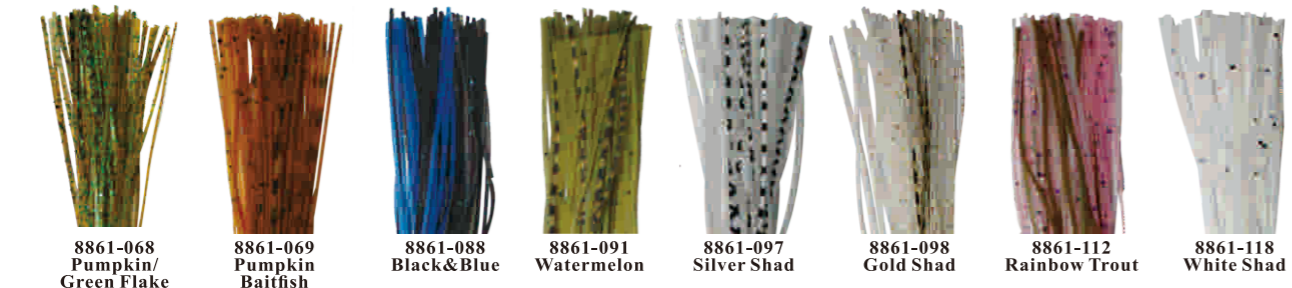

8861 series

Length: 5" (127mm)
Style: Banded
Strands: 44/49
Cut width: 0.7mm

Standard Banded Silicone Skirts