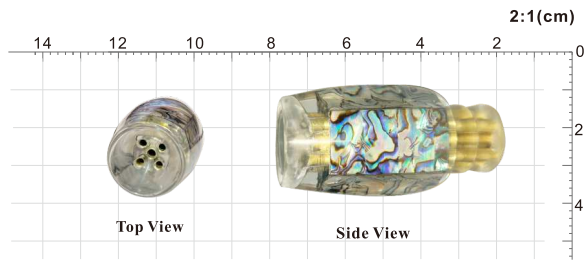

RNLN07

Total Length:220mm/8.9"
Total Weight:92g/3.2 oz.

COLORS

RNHD08

Head Length:54mm/2.1"

Head Weight:135g/4.7 oz.

COLORS

RNHD09

Head Length:66mm/2.6"

Head Weight:175g/6.2 oz.

COLORS

RNHD15

Head Length:45mm/1.8"
Head Weight:72g/2.5 oz.

COLORS

RNHD16

Head Length:58mm/2.3"
Head Weight:155g/5.5 oz.