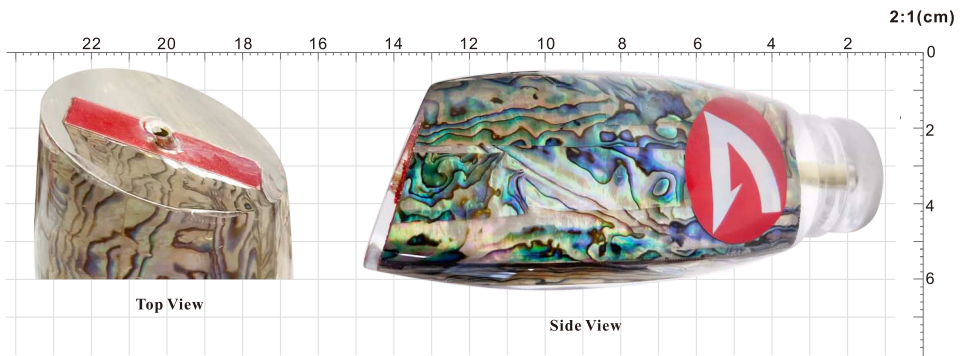

Head Length: 80mm/3.2"

Head Weight: 186g/6.6 oz.

RNLN11

Total Length: 325mm/12.8"
Total Weight: 272g/9.6 oz.

COLORS

RNHD12

Head Length: 121mm/4.8"

Head Weight: 560g/19.7 oz.

COLORS

RNHD13

Head Length: 77mm/3"

Head Weight: 365g/12.9 oz.

2:1(cm)

SSHD01-114

Head Length: 65mm/2.6"

Head Weight: 114g/4 oz.

SSHD01-200

Head Length: 71mm/2.8"

Head Weight: 200g/7.1 oz.

SSHD01-300

Head Length: 80mm/3.2"

Head Weight: 300g/10.7 oz.

**STAINLESS
STEEL
LURES**

Mirror Polish