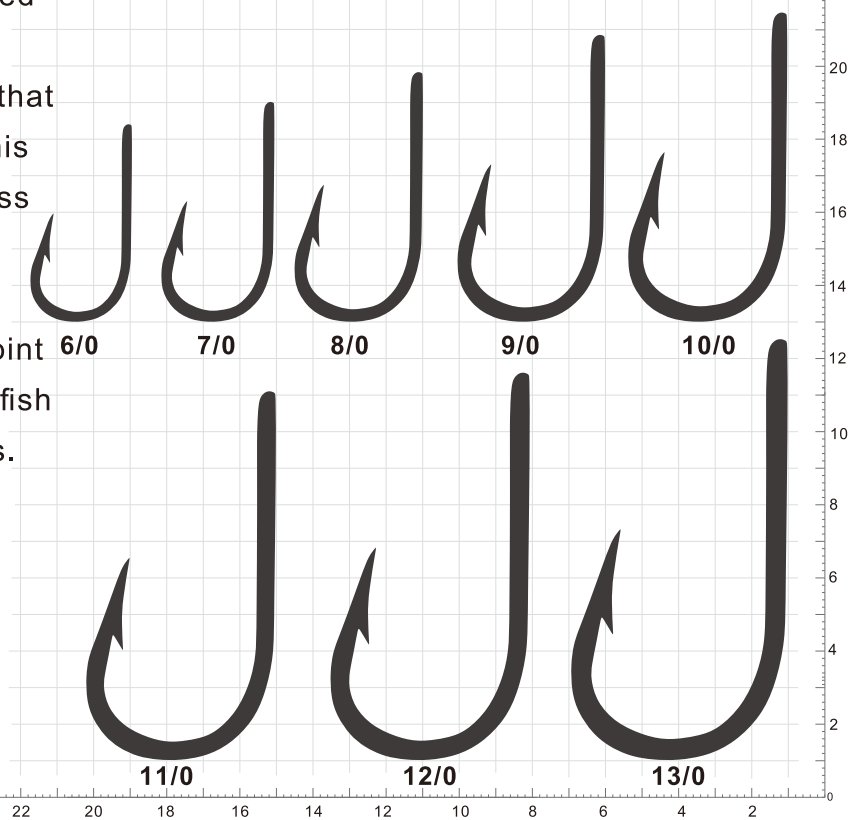

Stainless Trolling Lance Hooks

A stainless hook designed specifically for Offshore Fishing with a price tag that won't break the bank. This ultra strong fully stainless hook offers a tuna bend style shape, paired with an ultra sharp needle point tip. Perfect for all game fish lures and deep drop rigs.

2:1 (cm)

SKU	Size	Packaging	Qty/Pack
STLH060	6/0	Bag	5
STLH070	7/0	Bag	5
STLH080	8/0	Bag	5
STLH090	9/0	Bag	5
STLH100	10/0	Bag	5
STLH110	11/0	Bag	5
STLH120	12/0	Bag	5
STLH130	13/0	Bag	5

Stainless O'Shaughnessy Hooks

2:1 (cm)

The Stainless O'Shaughnessy Hooks are forged from stainless steel, with knife edge points and long shanks. Ideal for ballyhoo rigging and lures also.

- Forged from stainless steel
- Knife edge point
- Long shank
- Ring shank
- Ideal for ballyhoo rigging and lures also

SKU	Size	Packaging	Qty/Pack
SOSH070	7/0	Bag	5
SOSH080	8/0	Bag	5
SOSH090	9/0	Bag	5