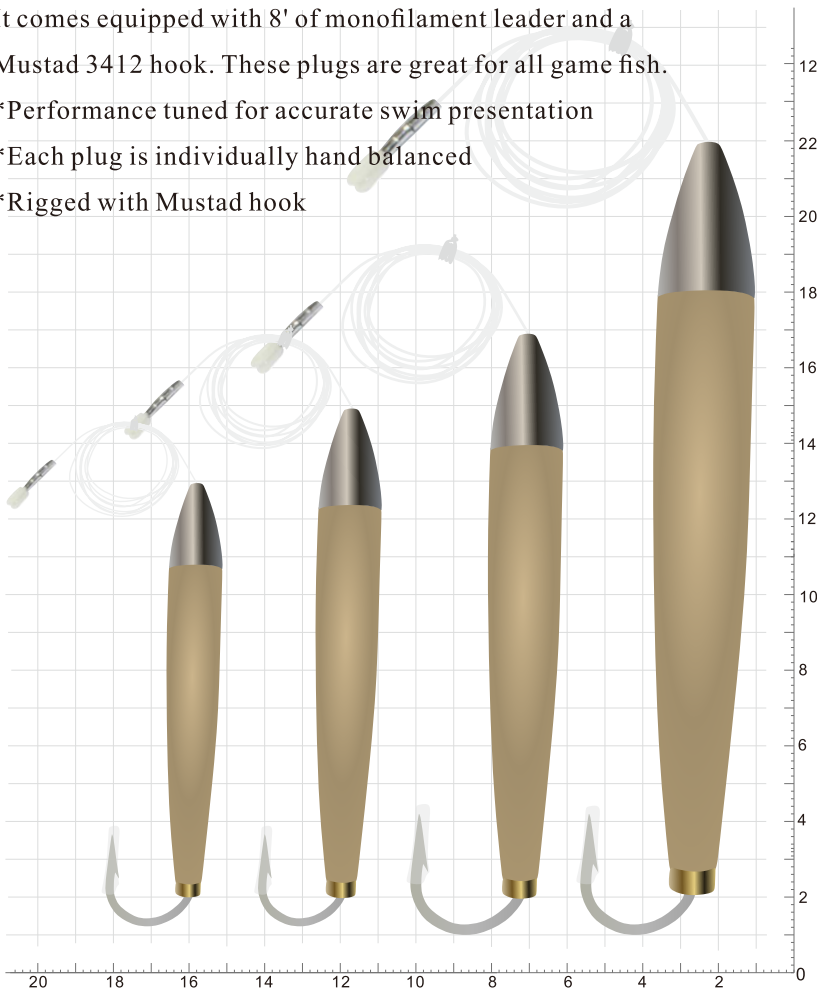

- * Designed for catching bigger sharks with heavier tackle
- * 16/0, 18/0 or 20/0 Stainless Steel Circle Hook (3x Strong)
- * Rigged on 12' of 480 lb mono
- * 6' of 600 lb 49 strand cable
- * 600 lb 2/0 Stainless Steel crane swivel eliminates line twist

SKU	Size	Cable	Mono	Qty/Pack
SKRG160	16/0	6' of 600 lb	12' of 480 lb	1
SKRG180	18/0	6' of 600 lb	12' of 480 lb	1
SKRG200	20/0	6' of 600 lb	12' of 480 lb	1

Rigged Cedar Wood Trolling Plug

The Cedar Plugs are made with high quality red cedar wood, available in real natural cedar or a variety of colors.

2:1 (cm)

It comes equipped with 8' of monofilament leader and a Mustad 3412 hook. These plugs are great for all game fish.

- * Performance tuned for accurate swim presentation
- * Each plug is individually hand balanced
- * Rigged with Mustad hook