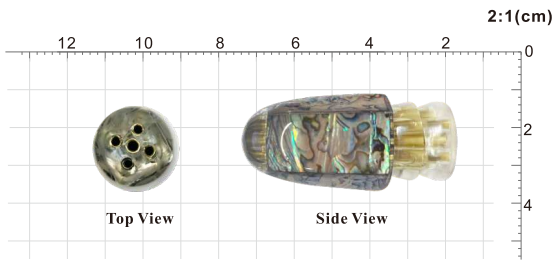

RESIN LURES

COLORS

RNHD01

Head Length:44mm/1.7"

Head Weight:57g/2 oz.

COLORS

RNHD02

Head Length:35mm/1.4"

Head Weight:48g/1.7oz.

COLORS

RNHD14

Head Length:39mm/1.5"

Head Weight:57g/2 oz.

RNLN14

Total Length:220mm/8.9"
Total Weight:96g/3.4 oz.

COLORS