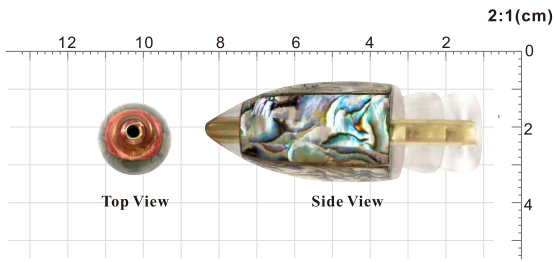

RESIN LURES

COLORS

RNHD01

Head Length:44mm/1.7"

Head Weight:57g/2 oz.

COLORS

RNHD02

Head Length:35mm/1.4"

Head Weight:48g/1.7oz.

COLORS

RNHD14

Head Length:39mm/1.5"

Head Weight:57g/2 oz.

RNLN14

Total Length:220mm/8.9"
Total Weight:96g/3.4 oz.

COLORS

RNHD03

Head Length:53mm/2.1"

Head Weight:132g/4.7 oz.

RNLN03

Total Length:300mm/11.8"
Total Weight:203g/7.2 oz.

COLORS

RNHD04

Head Length:53mm/2.1"

Head Weight:69g/2.7oz.

COLORS

RNHD05

Head Length:37mm/1.5"

Head Weight:52g/1.8 oz.

COLORS

RNHD06

Head Length:46mm/1.8"