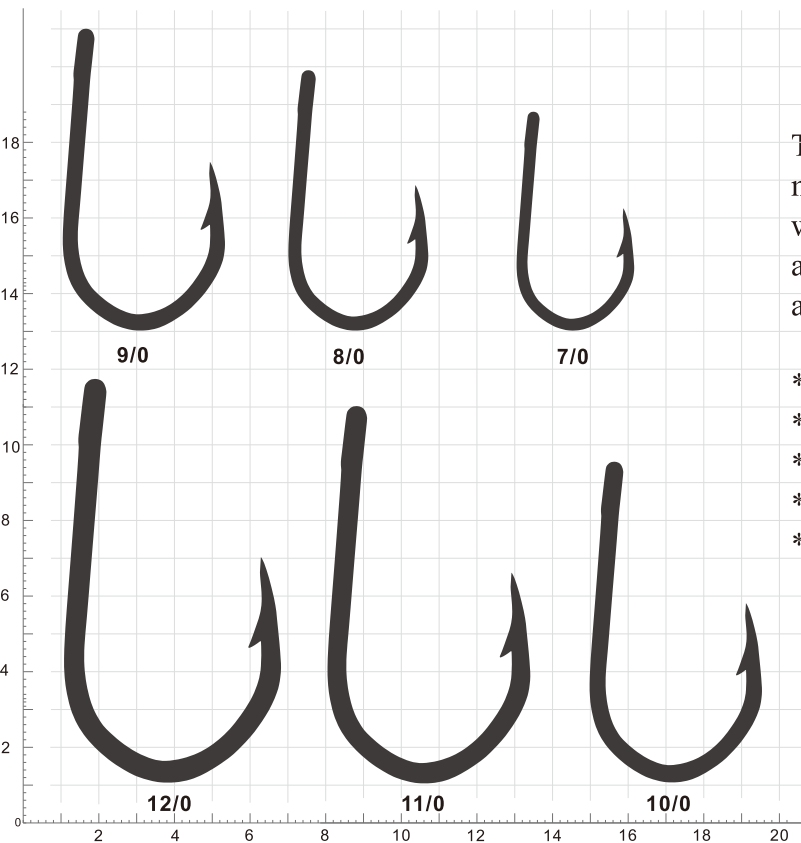

2:1 (cm)

The Stainless O'Shaughnessy Hooks are forged from stainless steel, with knife edge points and long shanks. Ideal for ballyhoo rigging and lures also.

- * Forged from stainless steel
- * Knife edge point
- * Long shank
- * Ring shank
- * Ideal for ballyhoo rigging and lures also

SKU	Size	Packaging	Qty/Pack
SOSH070	7/0	Bag	5
SOSH080	8/0	Bag	5
SOSH090	9/0	Bag	5

Stainless Circle Hooks

The Stainless Circle Hook is ideal for billfishing with its extra short shank. This hook is 3X strong and can handle the biggest, baddest fish in the ocean including Grander Marlin and Giant Bluefin Tuna.

- * Forged from stainless steel
- * Opti-Angle Needle Point
- * Wide gap
- * 3X extra heavy wire
- * Short shank
- * Ringed eye

SKU	Size	Packaging	Qty/Pack
SSCH060	6/0	Bag	5
SSCH070	7/0	Bag	5
SSCH080	8/0	Bag	5
SSCH090	9/0	Bag	5
SSCH100	10/0	Bag	5
SSCH110	11/0	Bag	5
SSCH120	12/0	Bag	5
SSCH140	14/0	Bag	5
SSCH160	16/0	Bag	5

2:1 (cm)

Big Game Hooks

These Big Game Hooks are one of the most popular rigging options for blue water anglers. They are very strong and crazy sharp. The black finish does a great job of thwarting corrosion.