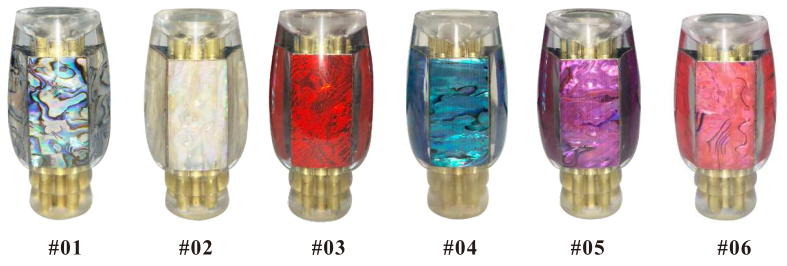

COLORS

RNHD15

Head Length:45mm/1.8"
Head Weight:72g/2.5 oz.

COLORS

RNHD16

Head Length:58mm/2.3"
Head Weight:155g/5.5 oz.