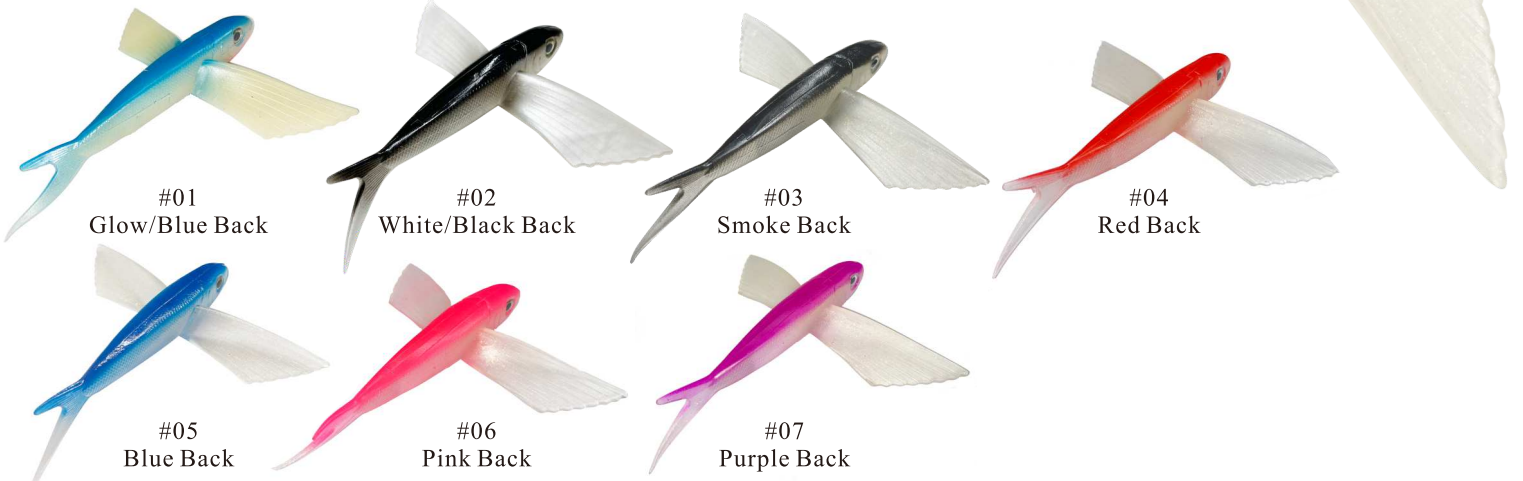

#01 Glow/Blue Back

#02 White/Black Back

#05 Blue Back

#06 Pink Back

#07 Purple Back