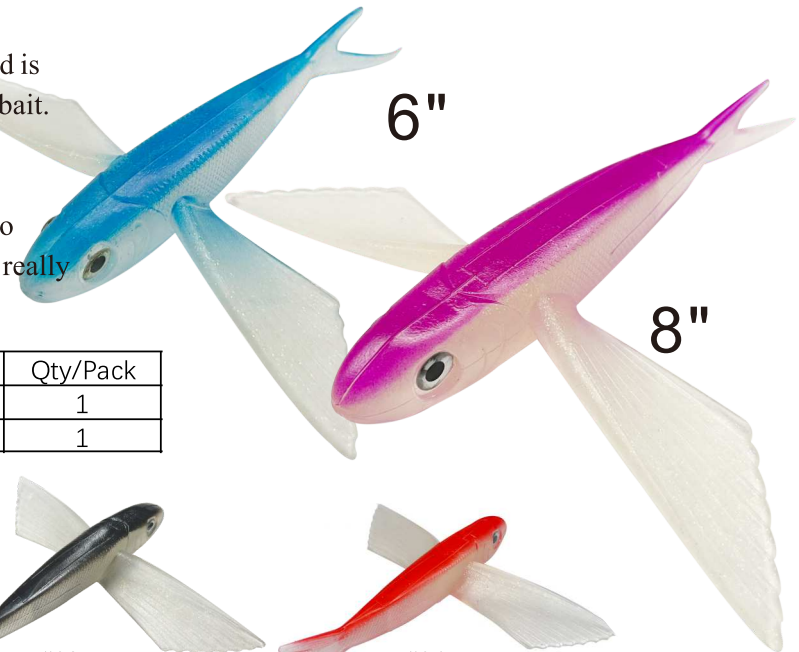

Flying Fish

The Flying fish is made from soft plastic. It's one piece and is ideal for being used as a kite bait, teaser bait, and trolling bait. It is made with a large rigging channel in the bottom. For kite application, the channel has a tunnel to the top. For trolling applications, the channel has a tunnel from front to back. Featuring high quality paint with a realistic look, to really attract those bites and hold up through multiple uses.

Kingfish Duster

- * Total length 2.5 in (6.35 cm)
- * Head Weight 1/8 oz (3.5 g)
- * Features a solid brass chrome plated head
- * Adds color and action to improve strikes

King Rig

- * Total length 4 foots (122 cm)
- * With 0.5mm diameter 1*7 stainless steel wire
- * With Mustad 94151-1/0 single hook or Mustad 3565-#6 or #4 treble hook
- * With a #3 crane swivel