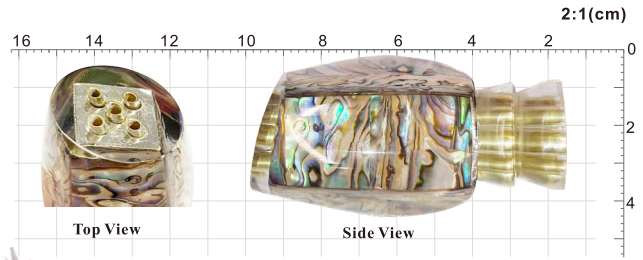

RNLN07

Total Length:220mm/8.9"
Total Weight:92g/3.2 oz.

COLORS

RNHD08

Head Length:54mm/2.1"

Head Weight:135g/4.7 oz.

COLORS

RNHD09

Head Length:66mm/2.6"

Head Weight:175g/6.2 oz.

COLORS

RNHD15

Head Length:45mm/1.8"
Head Weight:72g/2.5 oz.

COLORS

RNHD16

Head Length:58mm/2.3"
Head Weight:155g/5.5 oz.

COLORS

RNHD10

Head Length: 59mm/2.3"

Head Weight: 208g/7.3 oz.

RNLN10

Total Length: 310mm/12.2"
Total Weight: 279g/9.8 oz.

Waxed Rigging Floss

The Nylon Rigging Floss is great for wrapping tails and skirts to jig and lure heads, wrapping monofilament and dacron splices, and wrapping and tying bait to hooks.