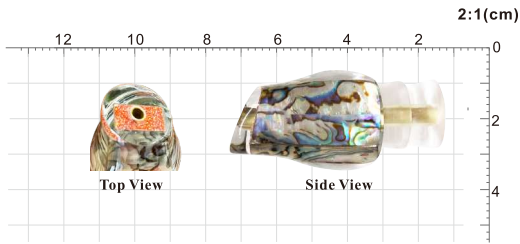

RESIN LURES