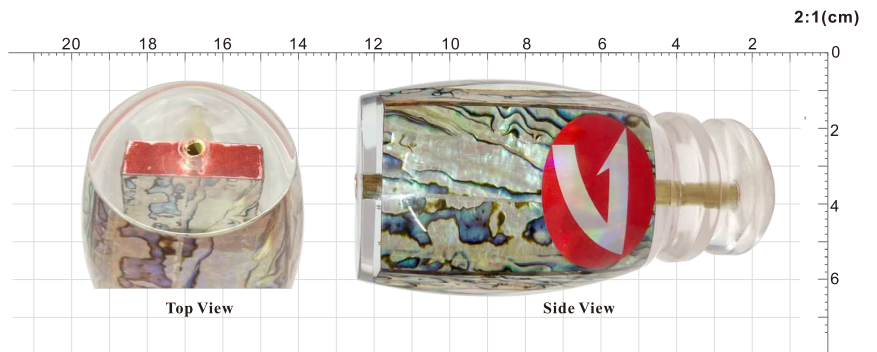

Head Length: 80mm/3.2"

Head Weight: 186g/6.6 oz.

RNLN11

Total Length: 325mm/12.8"
Total Weight: 272g/9.6 oz.

COLORS

RNHD12

Head Length: 121mm/4.8"

Head Weight: 560g/19.7 oz.

COLORS

RNHD13

Head Length: 77mm/3"

Head Weight: 365g/12.9 oz.

2:1(cm)

SSHD01-114

Head Length: 65mm/2.6"

Head Weight: 114g/4 oz.

SSHD01-200

Head Length: 71mm/2.8"

Head Weight: 200g/7.1 oz.

SSHD01-300

Head Length: 80mm/3.2"

Head Weight: 300g/10.7 oz.

**STAINLESS
STEEL
LURES**

Mirror Polish