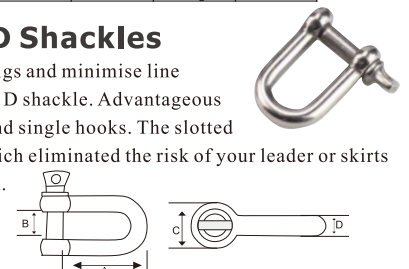

Stainless Steel Bow Shackles

Prepare your own game lure rigs and minimise line twist using this (single) high quality stainless steel bow shackle. Advantageous when interchanging double and single hooks

SKU	A	B	C	D	Packaging	Qty/Pack
SSBSM4	16.0mm	9.0mm	8.5mm	3.9mm	Bag	5
SSBSM5	17.5mm	11.2mm	9.8mm	4.9mm	Bag	5

Stainless Steel D Shackles

Prepare your own game lure rigs and minimise line twist using this stainless steel D shackle. Advantageous when interchanging double and single hooks. The slotted pin head is also concealed which eliminated the risk of your leader or skirts getting caught on the pin head.