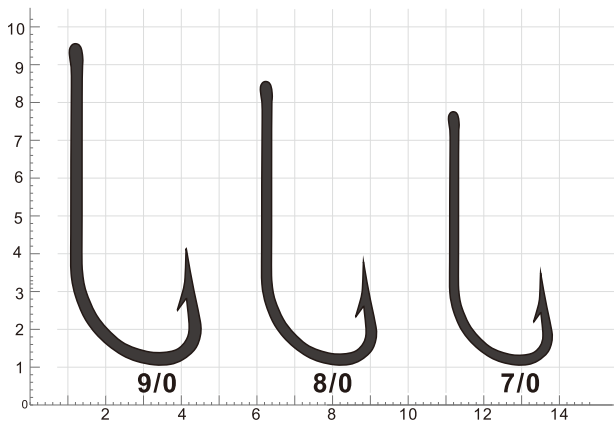

Stainless O'Shaughnessy Hooks

2:1 (cm)

The Stainless O'Shaughnessy Hooks are forged from stainless steel, with knife edge points and long shanks. Ideal for ballyhoo rigging and lures also.

- Forged from stainless steel
- Knife edge point
- Long shank
- Ring shank
- Ideal for ballyhoo rigging and lures also

SKU	Size	Packaging	Qty/Pack
SOSH070	7/0	Bag	5
SOSH080	8/0	Bag	5
SOSH090	9/0	Bag	5