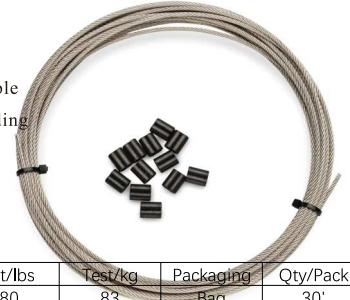

Shock Leader

Shock leaders are used as the connection between your trolling lead and your lure leader for high speed wahoo fishing setups. 20' of mono rigged with a ball bearing snap swivel.

SKU	Mono Length	Mono Dia.	Mono Test	Swivel	Packaging	Qty/Pack
SHLD14	20'	1.4mm	140lbs	#7	Bag	1
SHLD16	20'	1.6mm	175lbs	#7	Bag	1
SHLD18	20'	1.8mm	220lbs	#7	Bag	1
SHLD20	20'	2.0mm	260lbs	#7	Bag	1
SHLD25	20'	2.5mm	340lbs	#7	Bag	1

Stainless Steel Cable

This premium 49 Strand 7x7 Stainless steel cable is perfect for rigging your Wahoo lures or building hooksets. 30' coil with 12 crimps packed.

SKU	Dia./inch	Dia./mm	Test/lbs	Test/kg	Packaging	Qty/Pack
SSCB10	.04"	1.0	180	83	Bag	30'
SSCB15	.06"	1.5	410	188	Bag	30'
SSCB18	.07"	1.8	600	270	Bag	30'
SSCB20	.08"	2.0	740	336	Bag	30'
SSCB25	.10"	2.5	1150	520	Bag	30'
SSCB30	.12"	3.0	1600	750	Bag	30'