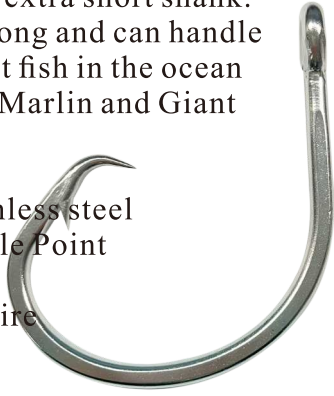

Stainless Circle Hooks

The Stainless Circle Hook is ideal for billfishing with its extra short shank. This hook is 3X strong and can handle the biggest, baddest fish in the ocean including Grander Marlin and Giant Bluefin Tuna.

- Forged from stainless steel
- Opti-Angle Needle Point
- Wide gap
- 3X extra heavy wire
- Short shank
- Ringed eye

SKU	Size	Packaging	Qty/Pack
SSCH060	6/0	Bag	5
SSCH070	7/0	Bag	5
SSCH080	8/0	Bag	5
SSCH090	9/0	Bag	5
SSCH100	10/0	Bag	5
SSCH110	11/0	Bag	5
SSCH120	12/0	Bag	5
SSCH140	14/0	Bag	5
SSCH160	16/0	Bag	5