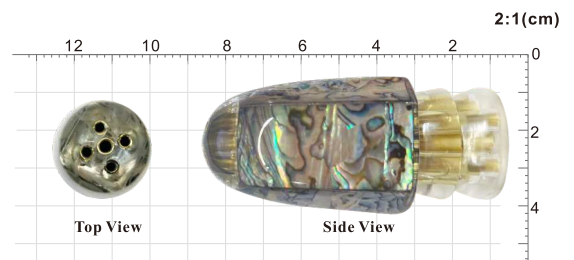

RESIN LURES

COLORS

RNHD01

Head Length:44mm/1.7"

Head Weight:57g/2 oz.

COLORS

RNHD02

Head Length:35mm/1.4"

Head Weight:48g/1.7oz.

COLORS

RNHD14

Head Length:39mm/1.5"

Head Weight:57g/2 oz.

RNLN14

Total Length:220mm/8.9"
Total Weight:96g/3.4 oz.

COLORS

RNHD03

Head Length:53mm/2.1"

Head Weight:132g/4.7 oz.

RNLN03

Total Length:300mm/11.8"
Total Weight:203g/7.2 oz.

COLORS

RNHD04

Head Length:53mm/2.1"