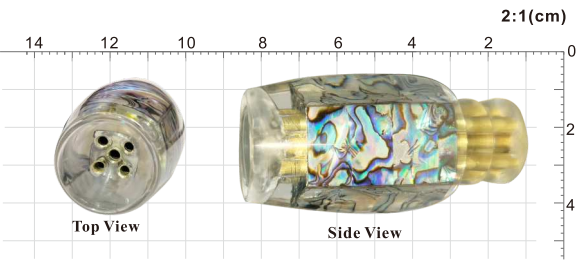

Head Length:66mm/2.6"

Head Weight:175g/6.2 oz.

COLORS

RNHD15

Head Length:45mm/1.8"
Head Weight:72g/2.5 oz.

COLORS

RNHD16

Head Length:58mm/2.3"
Head Weight:155g/5.5 oz.

COLORS

RNHD10

Head Length: 59mm/2.3"

Head Weight: 208g/7.3 oz.

RNLN10

Total Length: 310mm/12.2"
Total Weight: 279g/9.8 oz.

Waxed Rigging Floss

The Nylon Rigging Floss is great for wrapping tails and skirts to jig and lure heads, wrapping monofilament and dacron splices, and wrapping and tying bait to hooks.