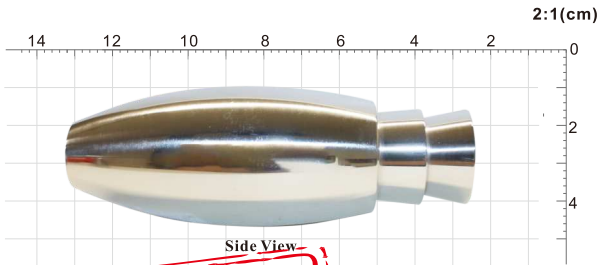

SSHD01-200

Head Length: 71mm/2.8"

Head Weight: 200g/7.1 oz.

SSHD01-300

Head Length: 80mm/3.2"

Head Weight: 300g/10.7 oz.

**STAINLESS
STEEL
LURES**

Mirror Polish

SSLN01-200

Total Length: 250mm/9.8"
Total Weight: 232g/8.2 oz.

SSLN01-300

Total Length: 335mm/13.2"
Total Weight: 380g/13.4 oz.

2:1(cm)

Side View

SSHD02-340

Head Length: 53mm/2.1"

Head Weight: 340g/12 oz.

Mirror Polish

SSLN02-340

Total Length: 310mm/12.2"
Total Weight: 420g/14.8 oz.

SSHD03-440

Head Length: 68mm/2.7"

Head Weight: 440g/15.7 oz.

Mirror Polish

SSLN03-440

Total Length: 315mm/12.4"
Total Weight: 526g/18.5 oz.

SSHD04-570

Head Length: 80mm/3.2"

Head Weight: 570g/20 oz.

Side View

Mirror Polish

SSLN04-570