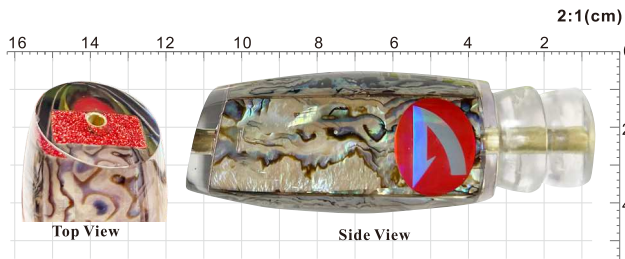

COLORS

RNHD11

Head Length: 80mm/3.2"

Head Weight: 186g/6.6 oz.

RNLN11

Total Length: 325mm/12.8"
Total Weight: 272g/9.6 oz.