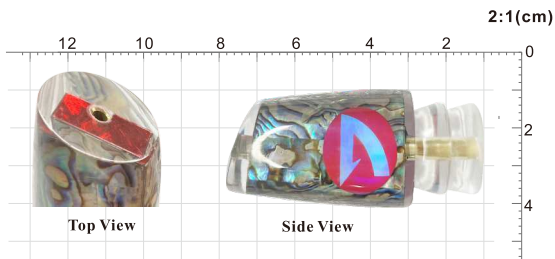

Head Weight:105g/3.7 oz.

RNLN06

Total Length:252mm/9.9"
Total Weight:159g/5.6 oz.

COLORS

2:1(cm)

RNHD07

Head Length:33mm/1.3"

Head Weight:50g/1.8 oz.

RNLN07

Total Length:220mm/8.9"
Total Weight:92g/3.2 oz.

COLORS

RNHD08

Head Length:54mm/2.1"

Head Weight:135g/4.7 oz.

COLORS

RNHD09