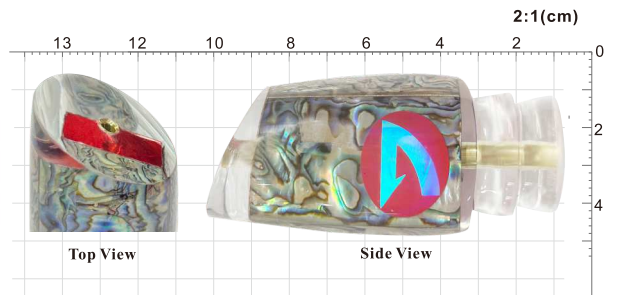

Head Weight:105g/3.7 oz.

RNLN06

Total Length:252mm/9.9"
Total Weight:159g/5.6 oz.

COLORS

2:1(cm)

RNHD07

Head Length:33mm/1.3"

Head Weight:50g/1.8 oz.

RNLN07

Total Length:220mm/8.9"
Total Weight:92g/3.2 oz.

COLORS

RNHD08

Head Length:54mm/2.1"

Head Weight:135g/4.7 oz.

COLORS

RNHD09

Head Length:66mm/2.6"

Head Weight:175g/6.2 oz.

COLORS

RNHD15

Head Length:45mm/1.8"
Head Weight:72g/2.5 oz.

COLORS

RNHD16

Head Length:58mm/2.3"
Head Weight:155g/5.5 oz.