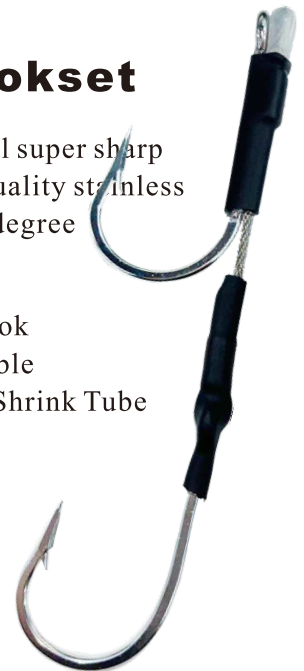

Trolling SS Single Hookset

All these SS Trolling Single Hooksets utilize tournament quality stainless 49 - strand 7x7 cable, with a stainless Trolling hook.

- One Stainless Steel Hook
- 49 Strand Stainless Cable
- 4 to 1 Adhesive Lined Shrink Tube
- Two Copper Sleeves
- Chafe Tube

SKU	Hook Size	Cable Dia.	Length	Packaging	Qty/Pack
SGHS060	6/0	2.0mm	4.5"	Bag	1
SGHS070	7/0	2.0mm	5"	Bag	1
SGHS080	8/0	2.0mm	6"	Bag	1
SGHS090	9/0	2.5mm	7"	Bag	1
SGHS100	10/0	2.5mm	8"	Bag	1
SGHS110	11/0	3.0mm	9"	Bag	1
SGHS120	12/0	3.0mm	11"	Bag	1
SGHS130	13/0	3.0mm	13"	Bag	1

Trolling SS Double Inline Hookset

SKU	Hook Size	Cable Dia.	Length	Packaging	Qty/Pack
DBHS060L	6/0	2.0mm	4.5"	Bag	1
DBHS070L	7/0	2.0mm	5"	Bag	1
DBHS080L	8/0	2.0mm	6"	Bag	1
DBHS090L	9/0	2.5mm	7"	Bag	1
DBHS100L	10/0	2.5mm	8"	Bag	1
DBHS110L	11/0	3.0mm	9"	Bag	1
DBHS120L	12/0	3.0mm	11"	Bag	1
DBHS130L	13/0	3.0mm	13"	Bag	1

Built with Stainless Steel super sharp hooks and tournament quality stainless 49 - strand 7x7 cable! 0 degree inline configuration.

- One Stainless Steel Hook
- 49 Strand Stainless Cable
- 4 to 1 Adhesive Lined Shrink Tube
- Two Copper Sleeves
- Chafe Tube

Trolling SS Double 180° Hookset

Built with Stainless Steel super sharp hooks and tournament quality stainless 49 - strand 7x7 cable! 180-degree opposed configuration.

- One Stainless Steel Hook
- 49 Strand Stainless Cable
- 4 to 1 Adhesive Lined Shrink Tube
- Two Copper Sleeves
- Chafe Tube

SKU	Hook Size	Cable Dia.	Length	Packaging	Qty/Pack
DBHS060	6/0	2.0mm	4.5"	Bag	1
DBHS070	7/0	2.0mm	5"	Bag	1
DBHS080	8/0	2.0mm	6"	Bag	1
DBHS090	9/0	2.5mm	7"	Bag	1
DBHS100	10/0	2.5mm	8"	Bag	1
DBHS110	11/0	3.0mm	9"	Bag	1
DBHS120	12/0	3.0mm	11"	Bag	1
DBHS130	13/0	3.0mm	13"	Bag	1