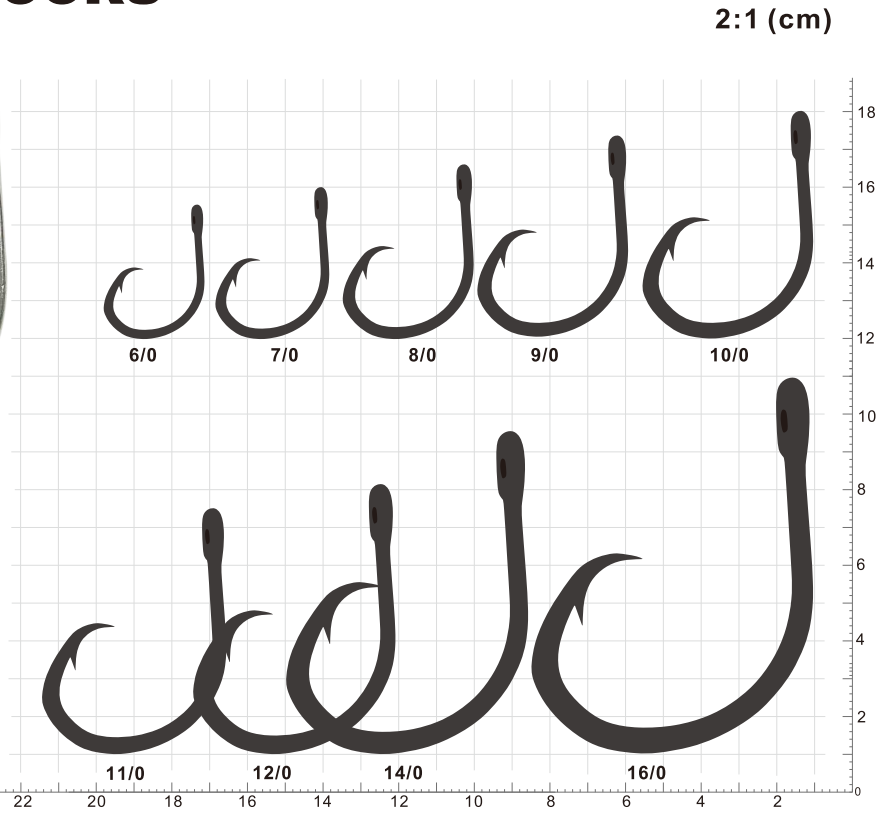

2:1 (cm)

The Stainless O'Shaughnessy Hooks are forged from stainless steel, with knife edge points and long shanks. Ideal for ballyhoo rigging and lures also.

- * Forged from stainless steel
- * Knife edge point
- * Long shank
- * Ring shank
- * Ideal for ballyhoo rigging and lures also

SKU	Size	Packaging	Qty/Pack
SOSH070	7/0	Bag	5
SOSH080	8/0	Bag	5
SOSH090	9/0	Bag	5

Stainless Circle Hooks

The Stainless Circle Hook is ideal for billfishing with its extra short shank. This hook is 3X strong and can handle the biggest, baddest fish in the ocean including Grander Marlin and Giant Bluefin Tuna.

- * Forged from stainless steel
- * Opti-Angle Needle Point
- * Wide gap
- * 3X extra heavy wire
- * Short shank
- * Ringed eye

SKU	Size	Packaging	Qty/Pack
SSCH060	6/0	Bag	5
SSCH070	7/0	Bag	5
SSCH080	8/0	Bag	5
SSCH090	9/0	Bag	5
SSCH100	10/0	Bag	5
SSCH110	11/0	Bag	5
SSCH120	12/0	Bag	5
SSCH140	14/0	Bag	5
SSCH160	16/0	Bag	5

2:1 (cm)

Big Game Hooks

These Big Game Hooks are one of the most popular rigging options for blue water anglers. They are very strong and crazy sharp. The black finish does a great job of thwarting corrosion.