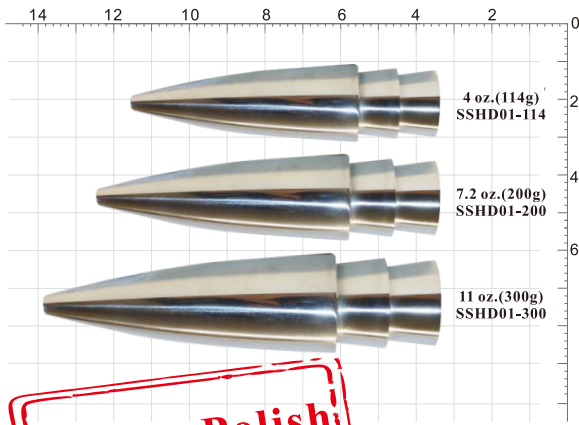

Head Length: 80mm/3.2"

Head Weight: 186g/6.6 oz.

RNLN11

Total Length: 325mm/12.8"
Total Weight: 272g/9.6 oz.

COLORS

RNHD12

Head Length: 121mm/4.8"

Head Weight: 560g/19.7 oz.

COLORS

RNHD13

Head Length: 77mm/3"

Head Weight: 365g/12.9 oz.

2:1(cm)

SSHD01-114

Head Length: 65mm/2.6"

Head Weight: 114g/4 oz.

SSHD01-200

Head Length: 71mm/2.8"

Head Weight: 200g/7.1 oz.

SSHD01-300

Head Length: 80mm/3.2"

Head Weight: 300g/10.7 oz.

**STAINLESS
STEEL
LURES**

Mirror Polish

SSLN01-200

Total Length: 250mm/9.8"
Total Weight: 232g/8.2 oz.

SSLN01-300

Total Length: 335mm/13.2"
Total Weight: 380g/13.4 oz.

2:1(cm)

Side View

SSHD02-340

Head Length: 53mm/2.1"