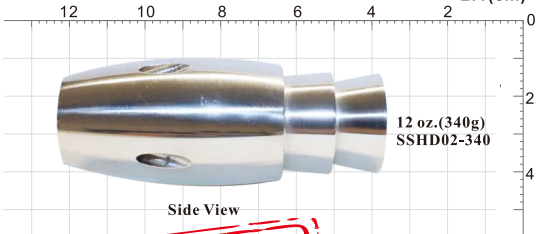

SSHD01-200

Head Length: 71mm/2.8"

Head Weight: 200g/7.1 oz.

SSHD01-300

Head Length: 80mm/3.2"

Head Weight: 300g/10.7 oz.

**STAINLESS
STEEL
LURES**

Mirror Polish

SSLN01-200

Total Length: 250mm/9.8"
Total Weight: 232g/8.2 oz.

SSLN01-300

Total Length: 335mm/13.2"
Total Weight: 380g/13.4 oz.

2:1(cm)

Side View

SSHD02-340

Head Length: 53mm/2.1"